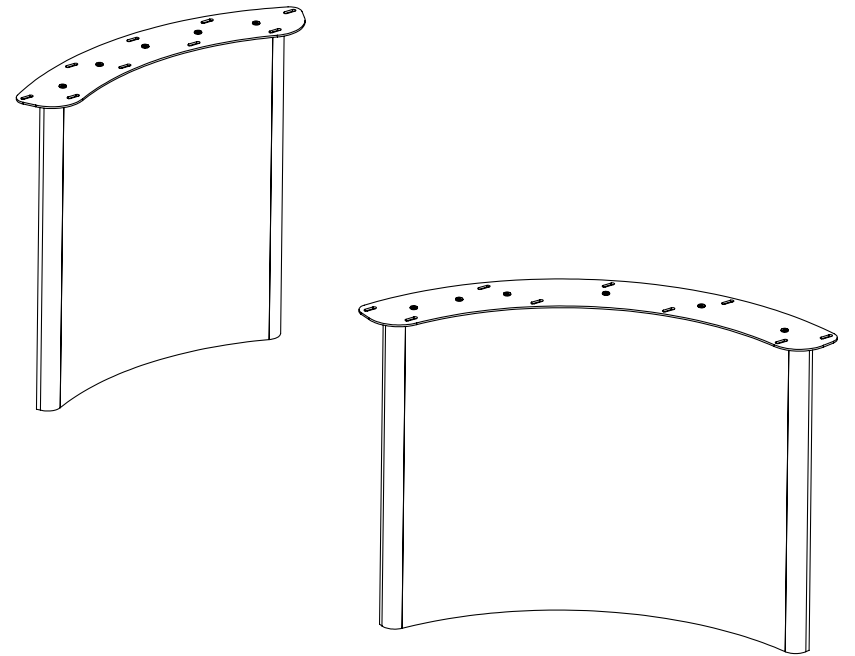

we
are
arco

we
make
tables

arco

product
Dew & Dew Desk

designer
Sabine Marcelis

Year
2022 - 2026

Assembly
instructions

Please follow step 1 - 6.

2

1

3

4

M6x25
18x

18x

5

attention! heavy table.
please be careful when rotating.